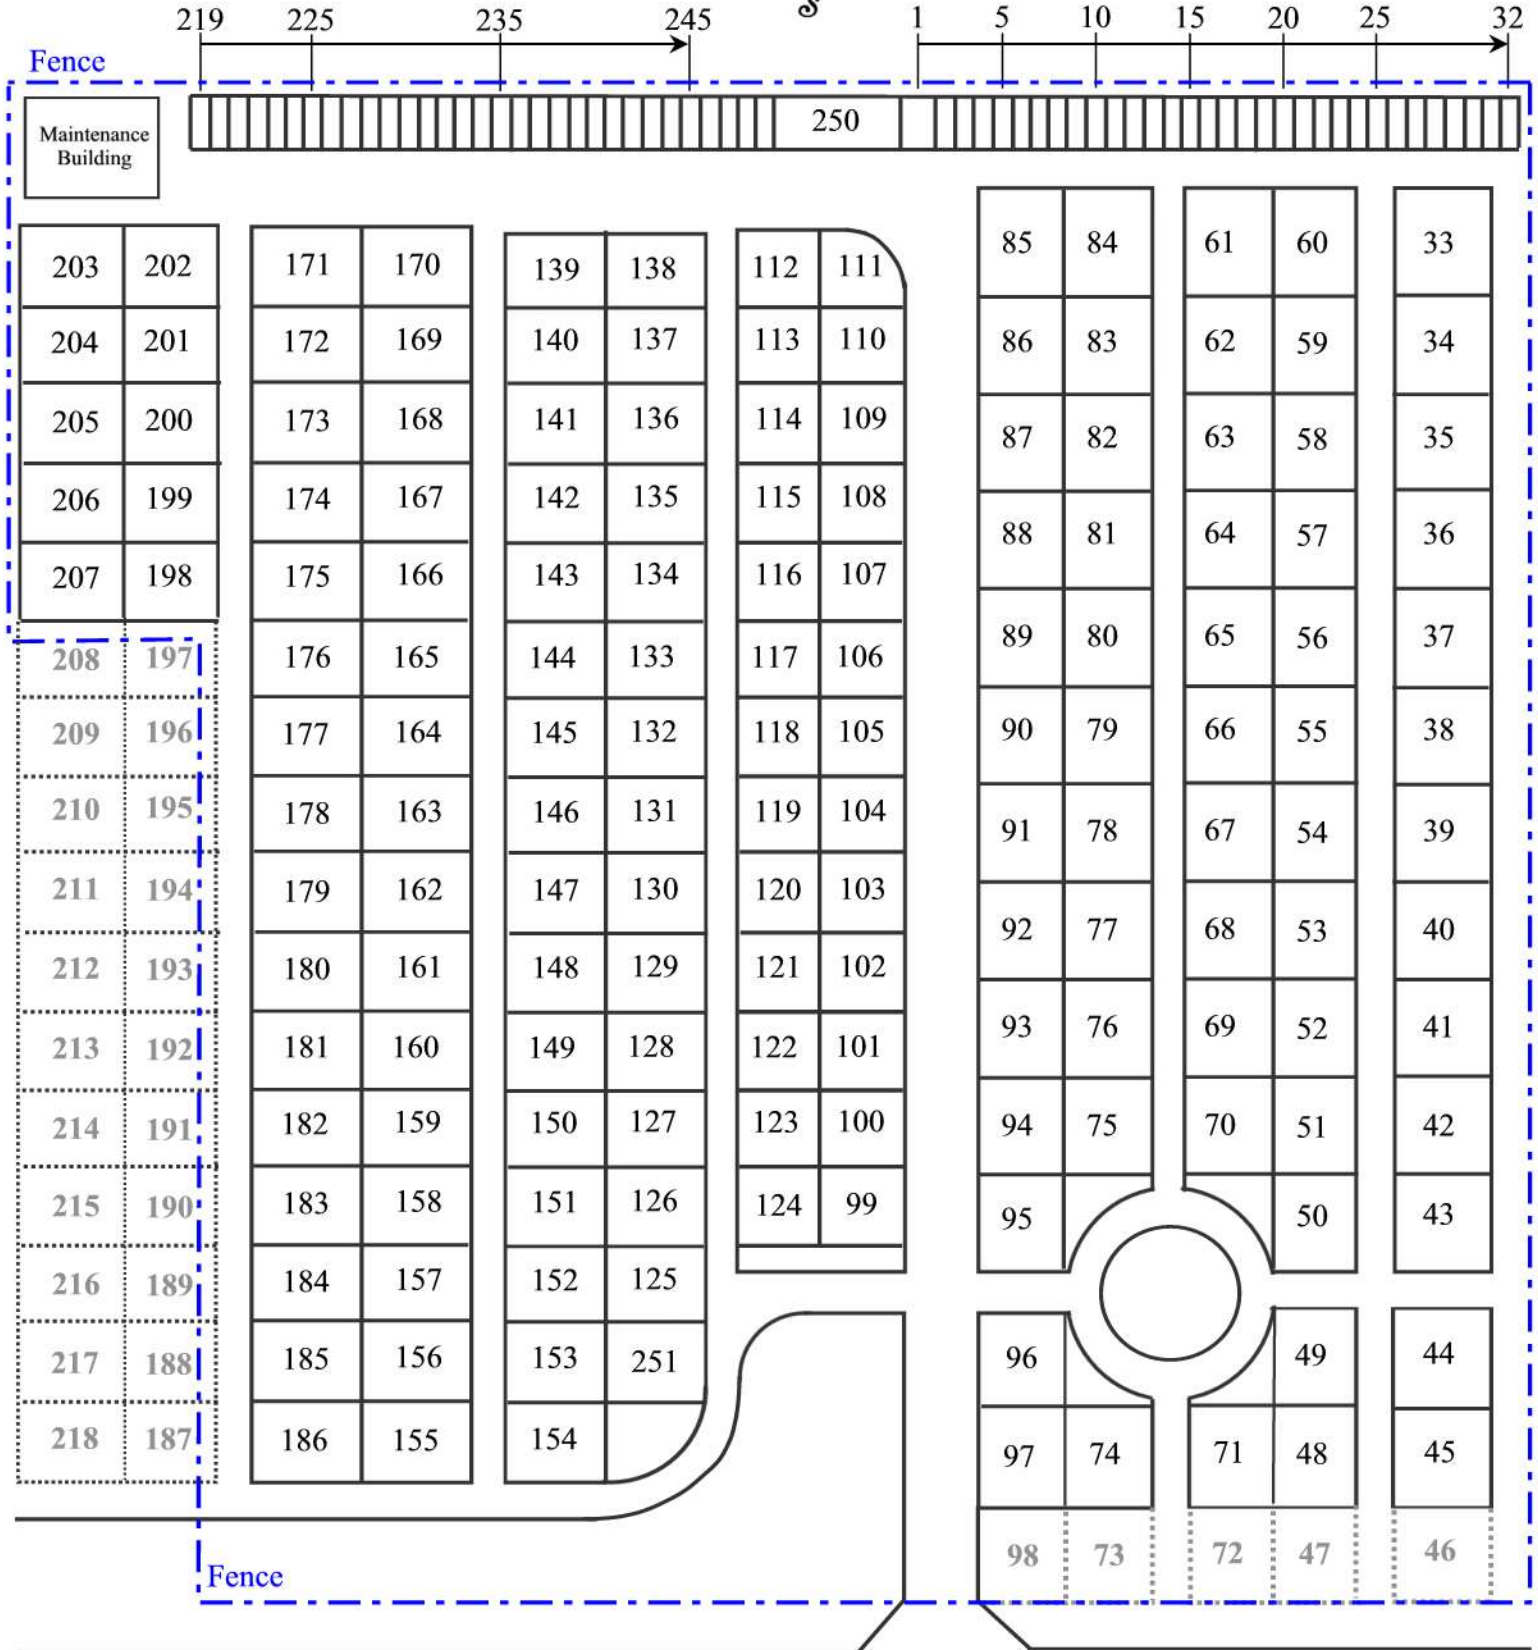

Haughton Cemetery Toledo, Ohio

Haughton Cemetery Business Office
Parks & Forestry Office Building
2202 Ottawa Parkway
Toledo, OH 43606

Central Avenue